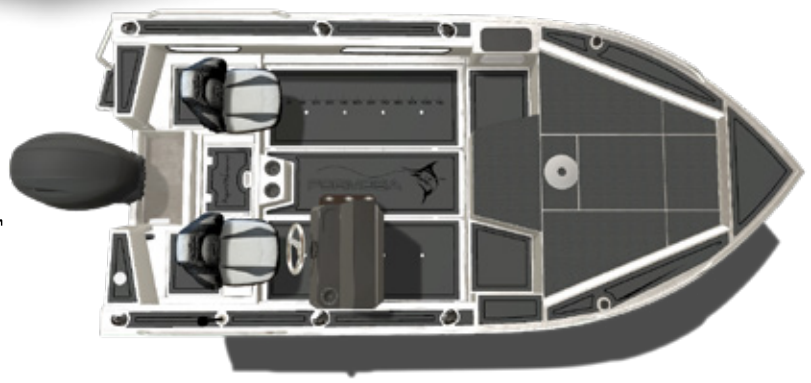

# FORMOSA GRT455

## COMPACT AQUATIC WEAPONRY™

Formosa launches back into the small boat market, delivering Formosa toughness, stability, internal volume and ride in a small production plate range that is unique among Australian production boats. With 4mm 5083 high tensile bottom sheets, 4mm plate sides and fully welded top decks, the Formosa GRT range is a step well above your typical tinnie. With a generous V-hull, large beam and big negative reverse chine hull, the Formosa GRT delivers strength & performance, with incredible stability. Coupled with plenty of internal freeboard from high sides and clever storage, the Formosa GRT packs a lot of value into a GRT little boat!

### FEATURES

- Fully Welded Top Decks
- Large Reverse Chine Hull
- 2 Premium Formosa Seats | 3 Pedestal Seat Positions
- Large Forward Casting Deck with Storage
- Rear Casting Deck
- Side Pockets
- Wide & Deep Gunwales with Storage
- 6 Gunwale Rod Holders
- Ready for Bow Mounted Electric Motor
- EVA foam marine flooring on lower floor & gunwales
- Underfloor Fuel Tank
- Live Well & Bait Board
- Twin cup holders off rear bench / cast deck
- Console with large dash & rod holders (SC models only)