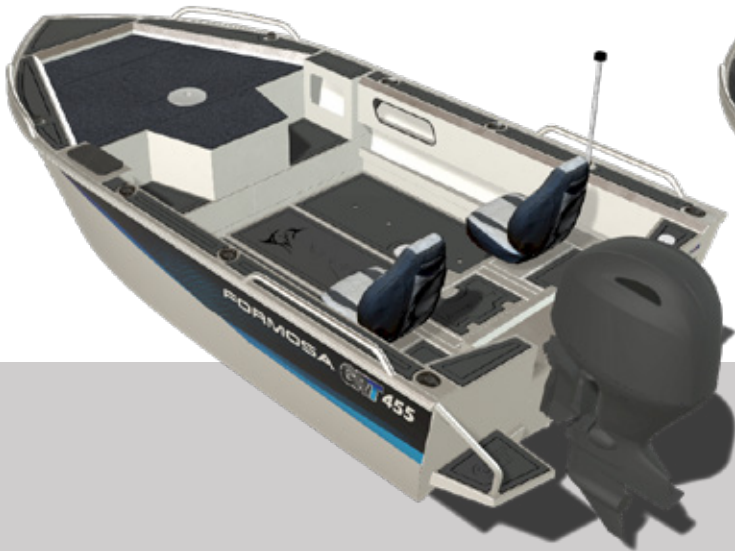

NEW MODEL

FORMOSA
ALUMINIUM PLATE BOATS

GRT455

CHOOSE YOUR WEAPON

TILLER