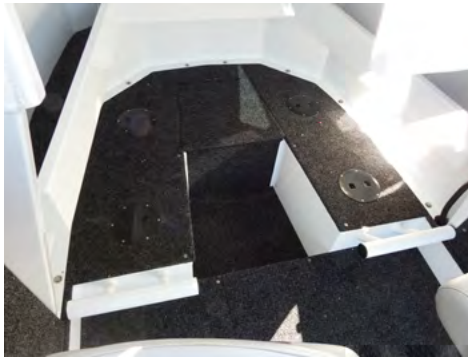

SRT ENCLOSED CENTRE CABIN

Fixed Glass Windscreen, sliding side windows. Fixed Hardtop, handrails and rocket launcher.

Walk around Cabin with raised casting deck, aluminium anchor well, handrails and bowroller.

Two folding seats with a marine grade alloy hinging. PRO DECK™ has aluminium seat boxes w/ hatches.

Enclosed Centre Cabin Hardtop with Radio Box, Rod Holders and handrails.

NEW: Cabin storage with two shelves and footwell storage/toilet bay with hatch and insert.