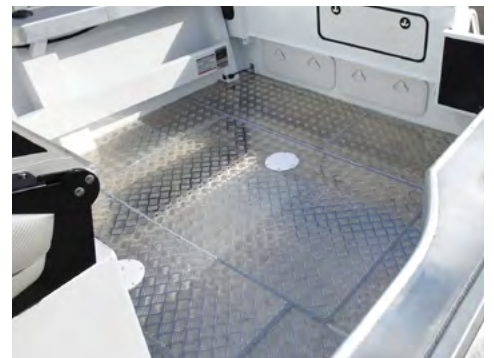

Two folding seats with a marine grade alloy hinging. PRO DECK™ has aluminium seat boxes w/ hatches.

Enclosed Centre Cabin Hardtop with Radio Box, Rod Holders and handrails.

NEW: Cabin storage with two shelves and footwell storage/toilet bay with hatch and insert.

STANDARD: Single Access Active Transom. OPTIONS: Kill Tank and Trasom Live Well.

OPTIONS: Aluminium Pro Seat Box with icebox storage. 45L Icebox with Half Cushion.

OPTION: Enjoy the sunset with the Front Cabin Seat with cushion.