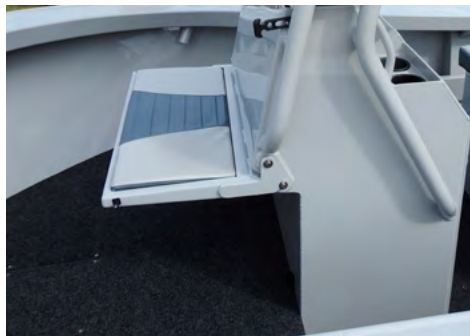

NEW OPTION: Console Front Folding Lounge.