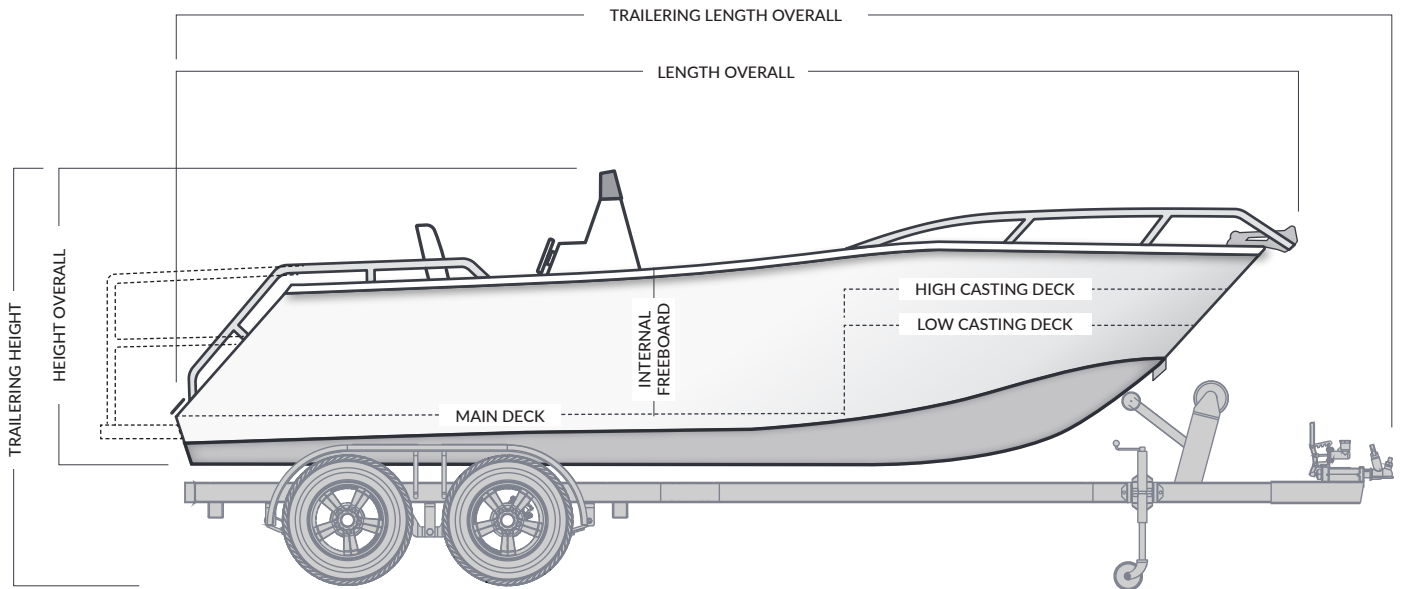

Ladder adds 240mm to hull length.

Duckboards with ladder add 270mm to hull length.

Dry Hull Weight excludes engine, fuel, etc. (Hull and console/cabin only).

All ABP values are determined in accordance with the ABP standard and AS1799 (2021).

# SIDE CONSOLE MEASUREMENTS

Image is a graphical representation only and is not to scale.