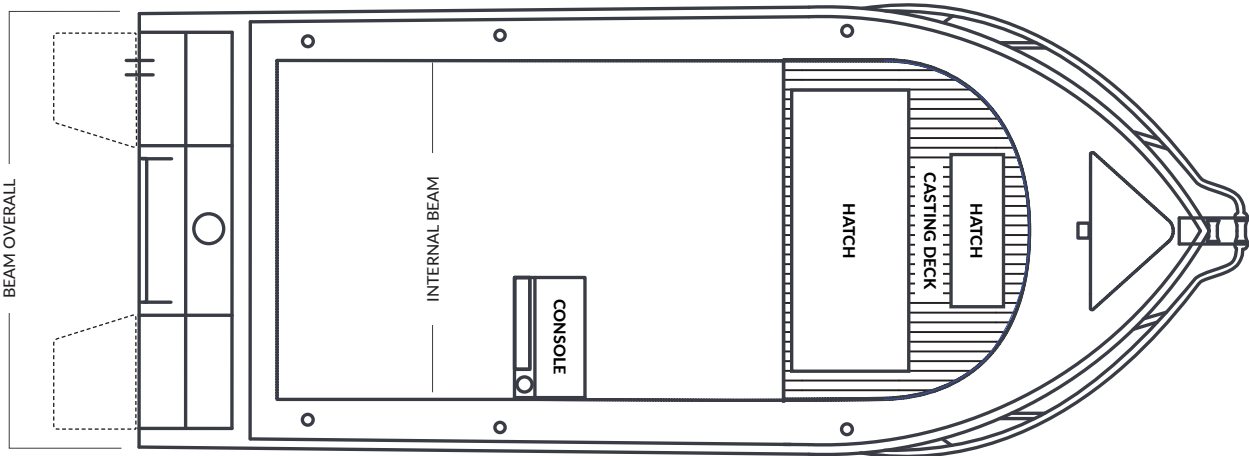

### SPECIFICATIONS

DESCRIPTION	495	525	565	595	635
Length Overall (excluding engine)	5.13m	5.27m	5.71m	5.99m	6.44m
Beam Overall	2.29m	2.39m	2.48m	2.48m	2.49m
Beam Chine-to-Chine	1.89m	1.99m	2.12m	2.12m	2.12m
Height Overall	1.77m	1.77m	1.78m	1.78m	1.78m
*Internal Freeboard	635mm	725mm	735mm	735mm	770mm
Internal Beam (m)	1.76m	1.86m	1.95m	1.95m	1.96m
Casting Deck Height	350mm	350mm	350mm	350mm	350mm
High Casting Deck Height (Option)	450mm	500mm	560mm	560mm	560mm
<sup>1</sup> Trailer Height	2.25m	2.4m	2.4m	2.4m	2.4m
<sup>2</sup> Trailer Length	6.4m	6.6 – 7m	7m	7.1m	7.4m
Bottom Sheets (5083)	5mm	5mm	5mm	5mm	5mm
Side Sheets	4mm	4mm	4mm	4mm	4mm (5083)
Deadrise	16°	19°	19°	19°	19°
Dry Hull Weight	709kg	731kg	803kg	848kg	928kg
Maximum Horsepower	115 HP	150 HP	175 HP	200 HP	225 HP
Fuel Capacity	115 L	115 L (150 L upgrade)	150 L (200 L upgrade)	200 L (220 L upgrade)	220 L (80L Aux upgrade)
Transom Leg Length	XL	XL	XL	XL	XL
Max Engine Weight	195 kg	255 kg	255 kg	255 kg	275 kg
Max Load Capacity	695 kg	765 kg	910 kg	991 kg	995 kg
Max Passengers	5	5	6	7	7

Ladder adds 240mm to hull length.

Duckboards with ladder add 270mm to hull length.

Dry Hull Weight excludes engine, fuel, etc. (Hull and console/cabin only).

All ABP values are determined in accordance with the ABP standard and AS1799 (2021).

<sup>1</sup>Trailer height is an estimate only and is based on a standard Formosa Tow-Catch trailer with keel roller height of 450mm.

<sup>2</sup>Trailer length excludes engine.

\*Deck to gunwhale. (Measured midship, dependent on deck and covering).

# SIDE CONSOLE MEASUREMENTS

Image is a graphical representation only and is not to scale.